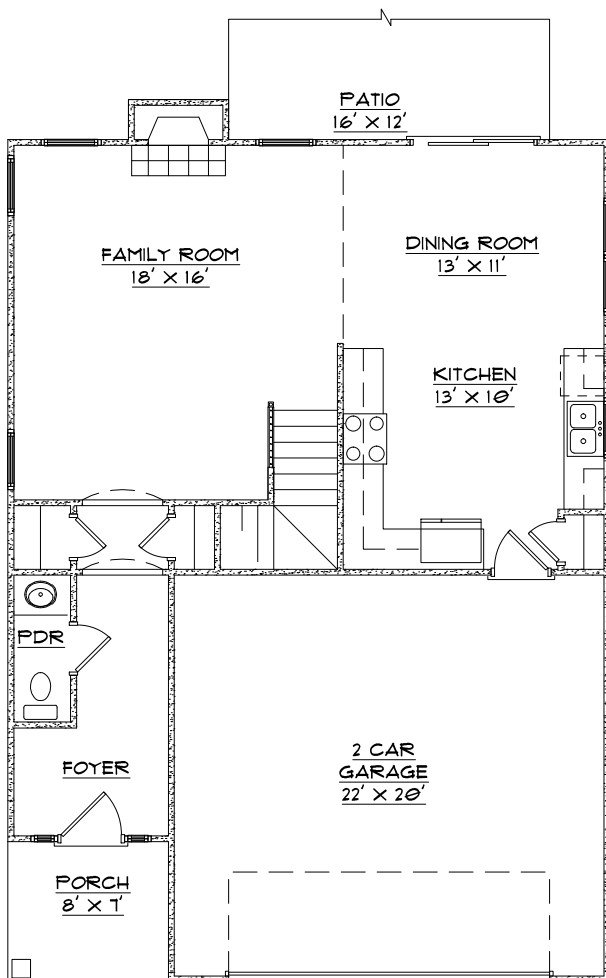

THE MAPLE

SQUARE FOOTAGE
1ST FLOOR: 771 SQ FT
2ND FLOOR: 1129 SQ FT
TOTAL: 1900 SQ FT

- 4 Bedroom , 2.5 bath
- Great Room with Fireplace
- Large Kitchen with Pantry
- Laundry Room
- 2 Car Garage