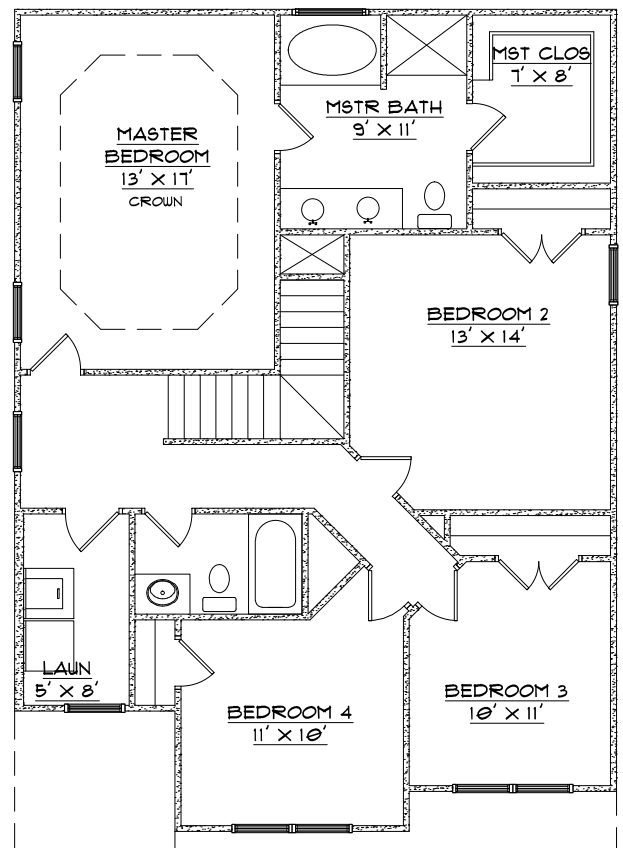

THE MAPLE

SQUARE FOOTAGE
1ST FLOOR: 771 SQ FT
2ND FLOOR: 1129 SQ FT
TOTAL: 1900 SQ FT

- 4 Bedroom , 2.5 bath
- Great Room with Fireplace
- Large Kitchen with Pantry
- Laundry Room
- 2 Car Garage